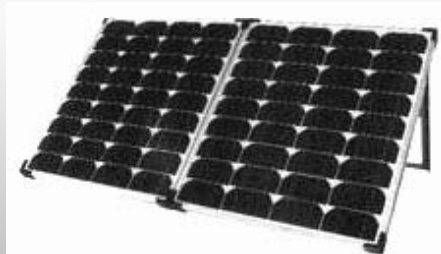

Solar Charger Series

TPS-105-80: 80W Crystalline Solar Folding charger kit

Product

Applications

Features

- **Powerful solar charger kit for 12V batteries**
- **Complete with angle adjustable support, and built-in charge controller. Easy to use**
- **Folding design, come with carry bag, Easy to carry with.**
- **High efficient 40W mono crystalline solar module.**
- **Switch able connector**